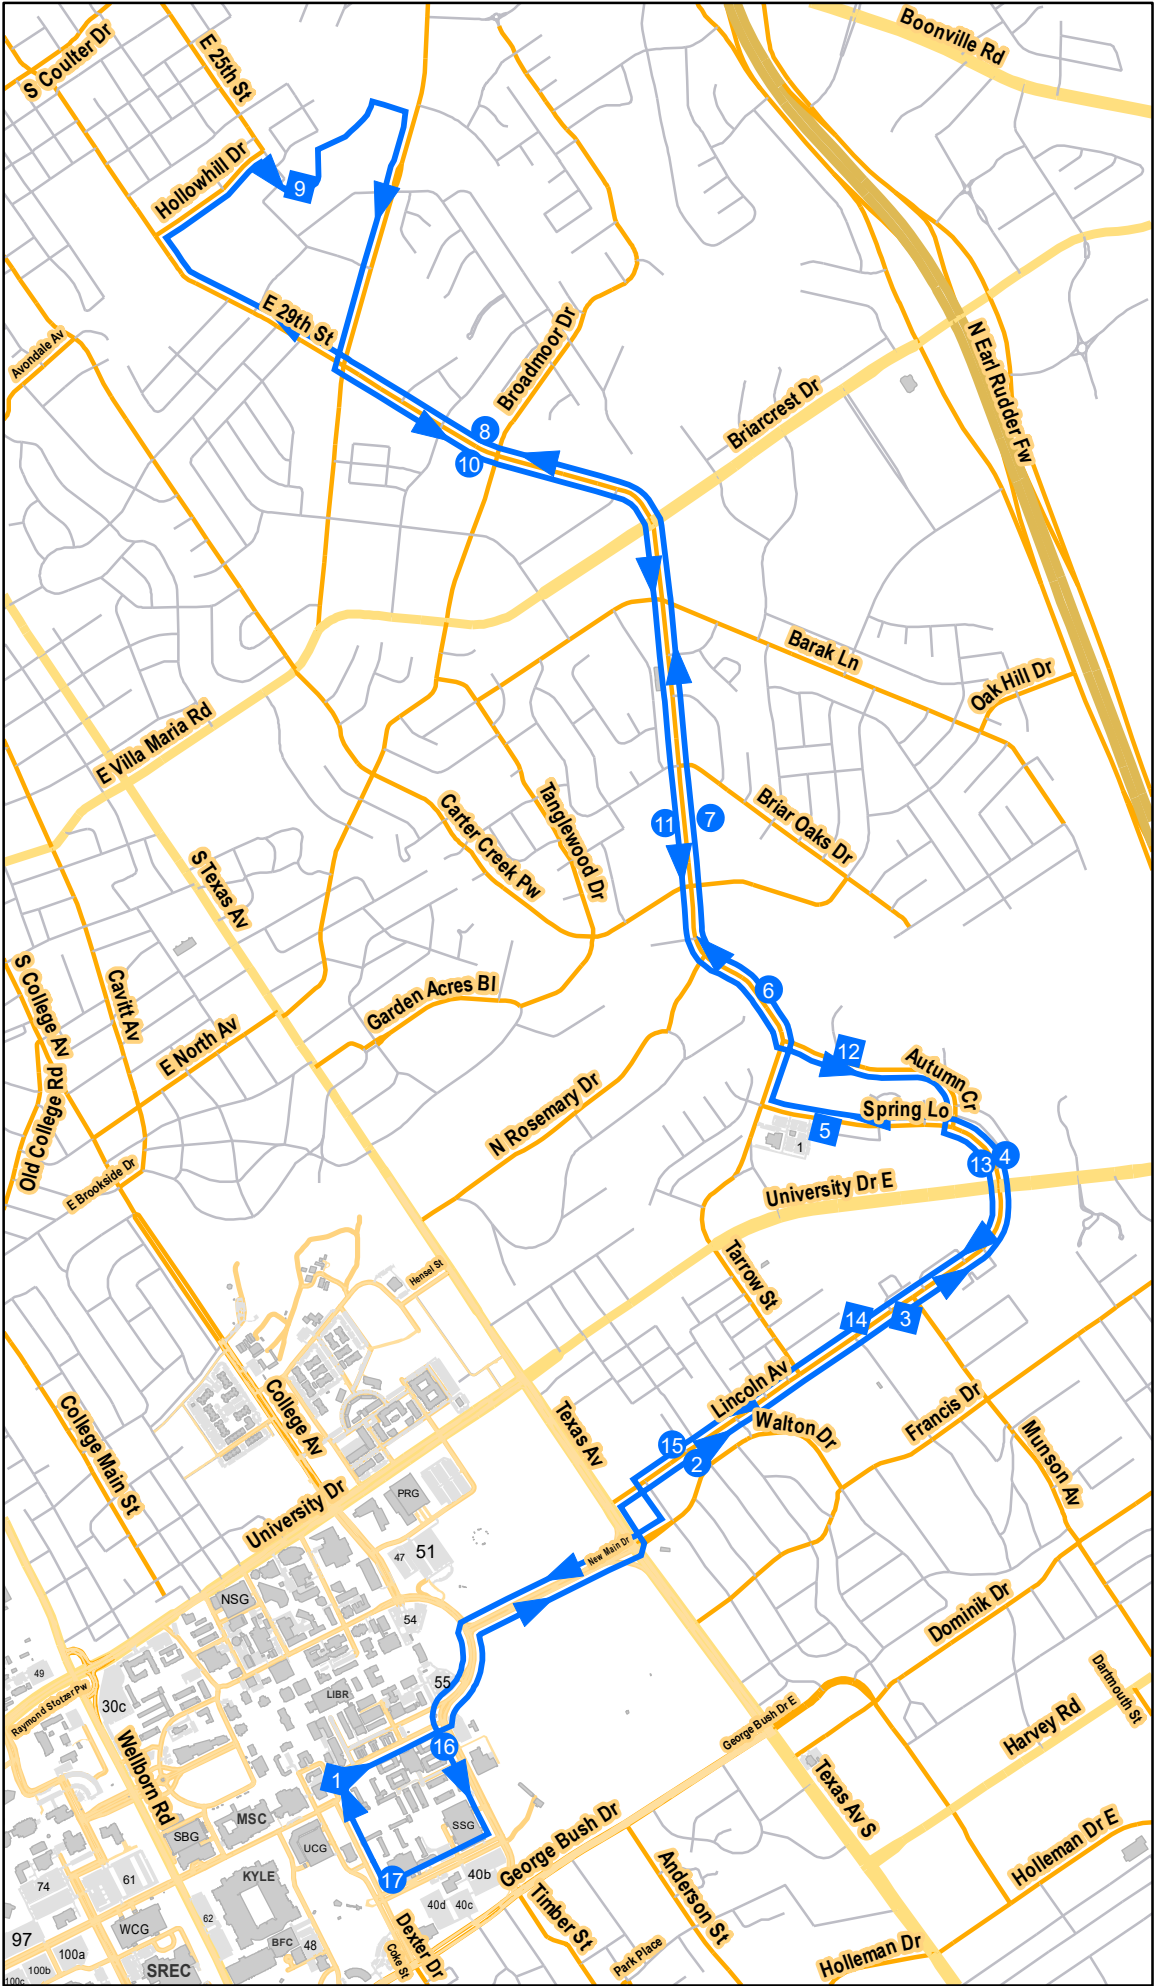

Route 12

1. Trigon
2. Lincoln @ Nimitz - Outbound
3. Lincoln @ Ashburn - Outbound
4. April Bloom - Outbound
5. Spring Loop @ Tarrow
6. Tarrow/East 29th
7. Carter Crk Shop Ctr - Outbound
8. Broadmoor - Outbound
9. Blinn - Bryan
10. Broadmoor - Inbound
11. Carter Crk Shop Ctr - Inbound
12. Autumn Circle
13. April Bloom - Inbound
14. Lincoln @ Ashburn - Inbound
15. Lincoln @ Nimitz - Inbound
16. Southside Rec Center
17. Lewis Street

● Regular Bus Stops ■ Bus Stops with specific leave times