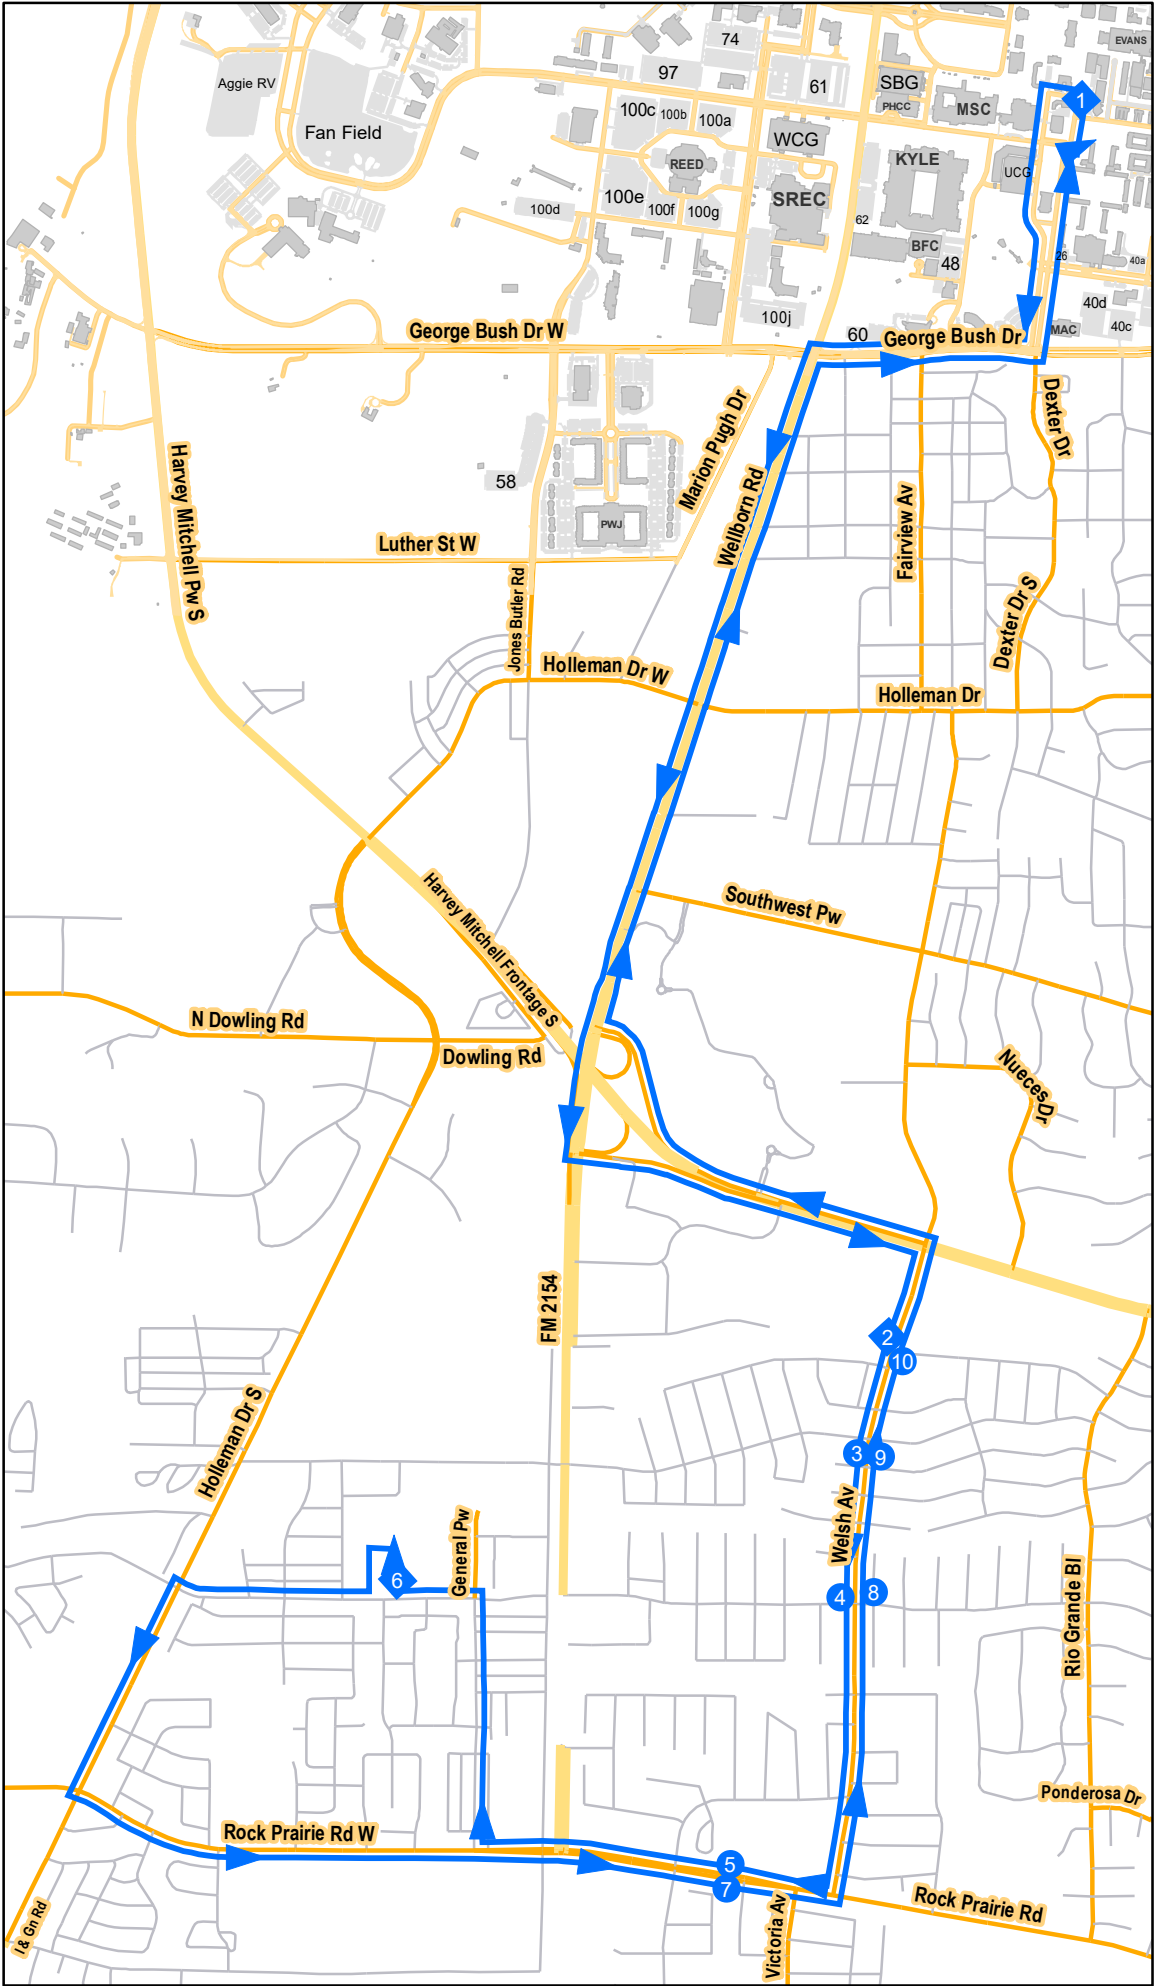

Route 34

1. Trigon
2. Welch @ First Baptist Church
3. Welch @ Navarro - Outbound
4. Welch @ Deacon - Outbound
5. Rock Prairie - Outbound
6. Deacon West
7. Rock Prairie - Inbound
8. Welch @ Deacon - Inbound
9. Welch @ Navarro - Inbound
10. Welch @ Balcones

● Regular Bus Stops ■ Bus Stops with specific leave times